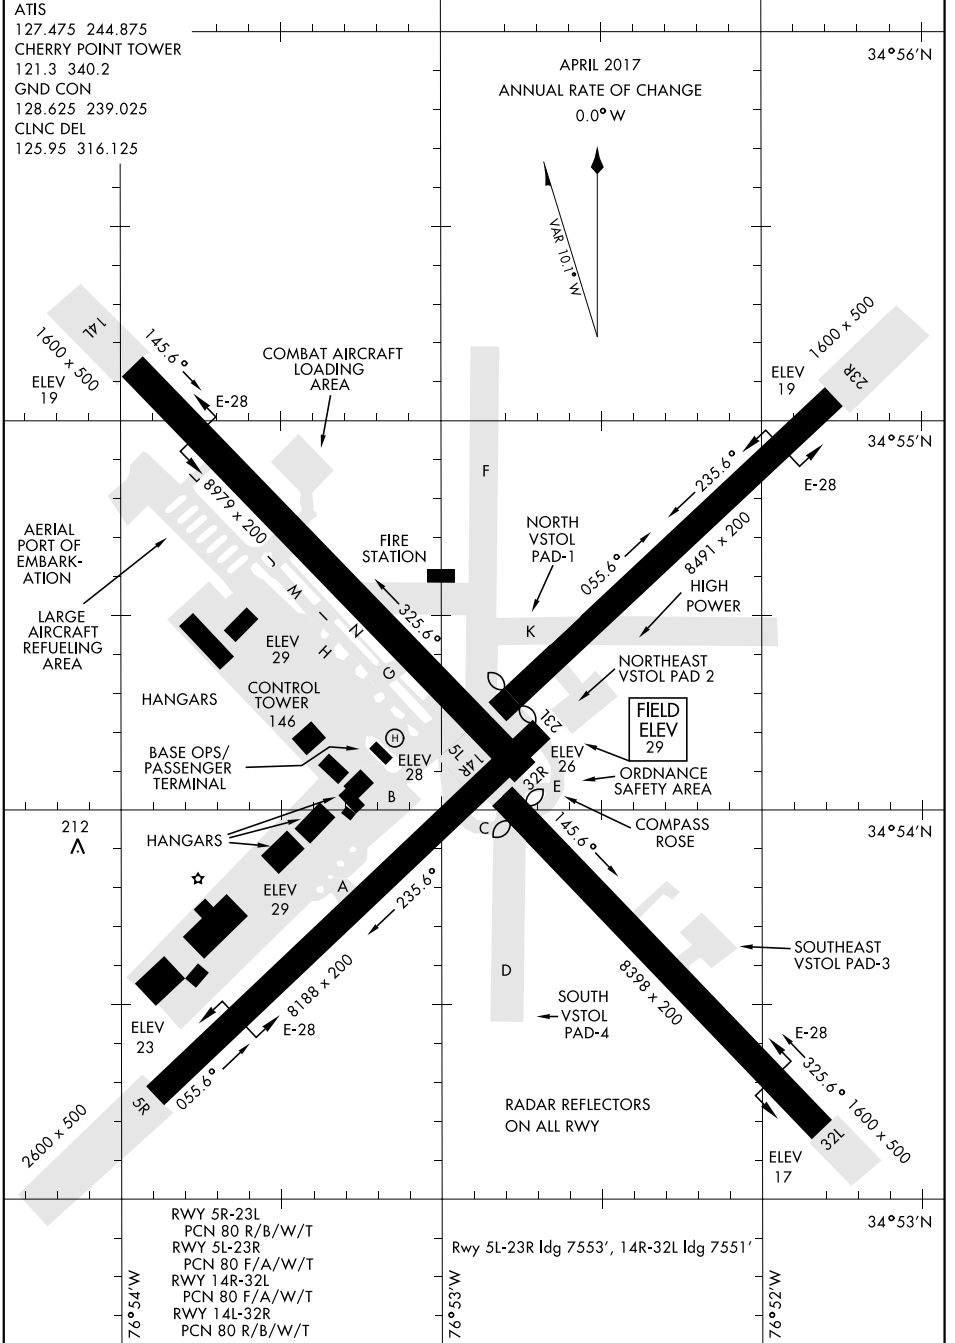

# AIRPORT DIAGRAM

AFD-471 [USN]

CHERRY POINT MCAS, (CUNNINGHAM FLD) (KNKT)

CHERRY POINT, NORTH CAROLINA

ATIS  
 127.475 244.875  
 CHERRY POINT TOWER  
 121.3 340.2  
 GND CON  
 128.625 239.025  
 CLNC DEL  
 125.95 316.125

# AIRPORT DIAGRAM

CHERRY POINT, NORTH CAROLINA  
 CHERRY POINT MCAS, (CUNNINGHAM FLD) (KNKT)