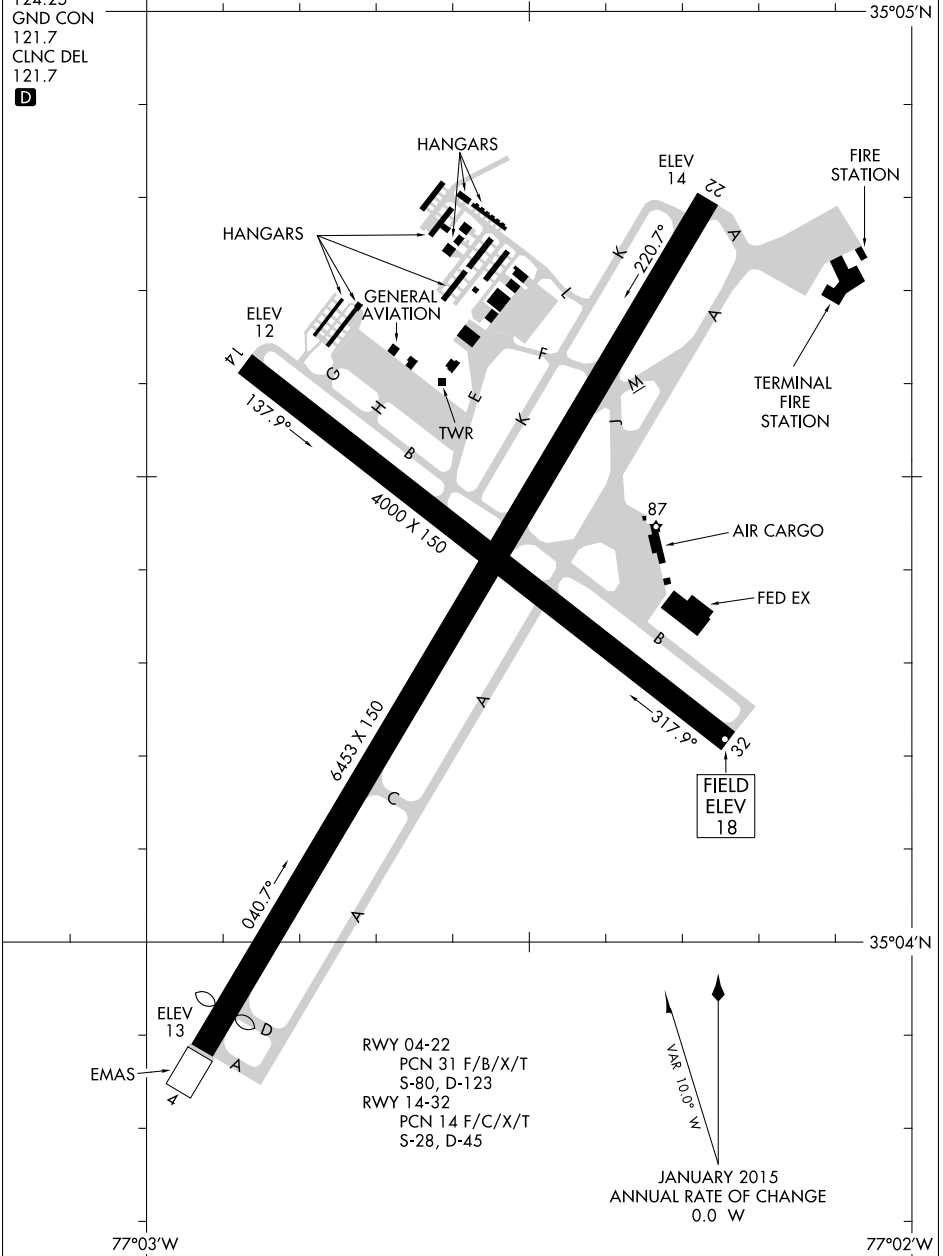

19059

AIRPORT DIAGRAM

COASTAL CAROLINA RGNL (EWN)
NEW BERN, NORTH CAROLINA

AL-670 (FAA)

ASOS
118.525
NEW BERN TOWER ★
124.25
GND CON
121.7
CLNC DEL
121.7

CAUTION: BE ALERT TO RUNWAY CROSSING CLEARANCES.
READBACK OF ALL RUNWAY HOLDING INSTRUCTIONS IS REQUIRED.

D

AIRPORT DIAGRAM

19059

NEW BERN, NORTH CAROLINA
COASTAL CAROLINA RGNL (EWN)