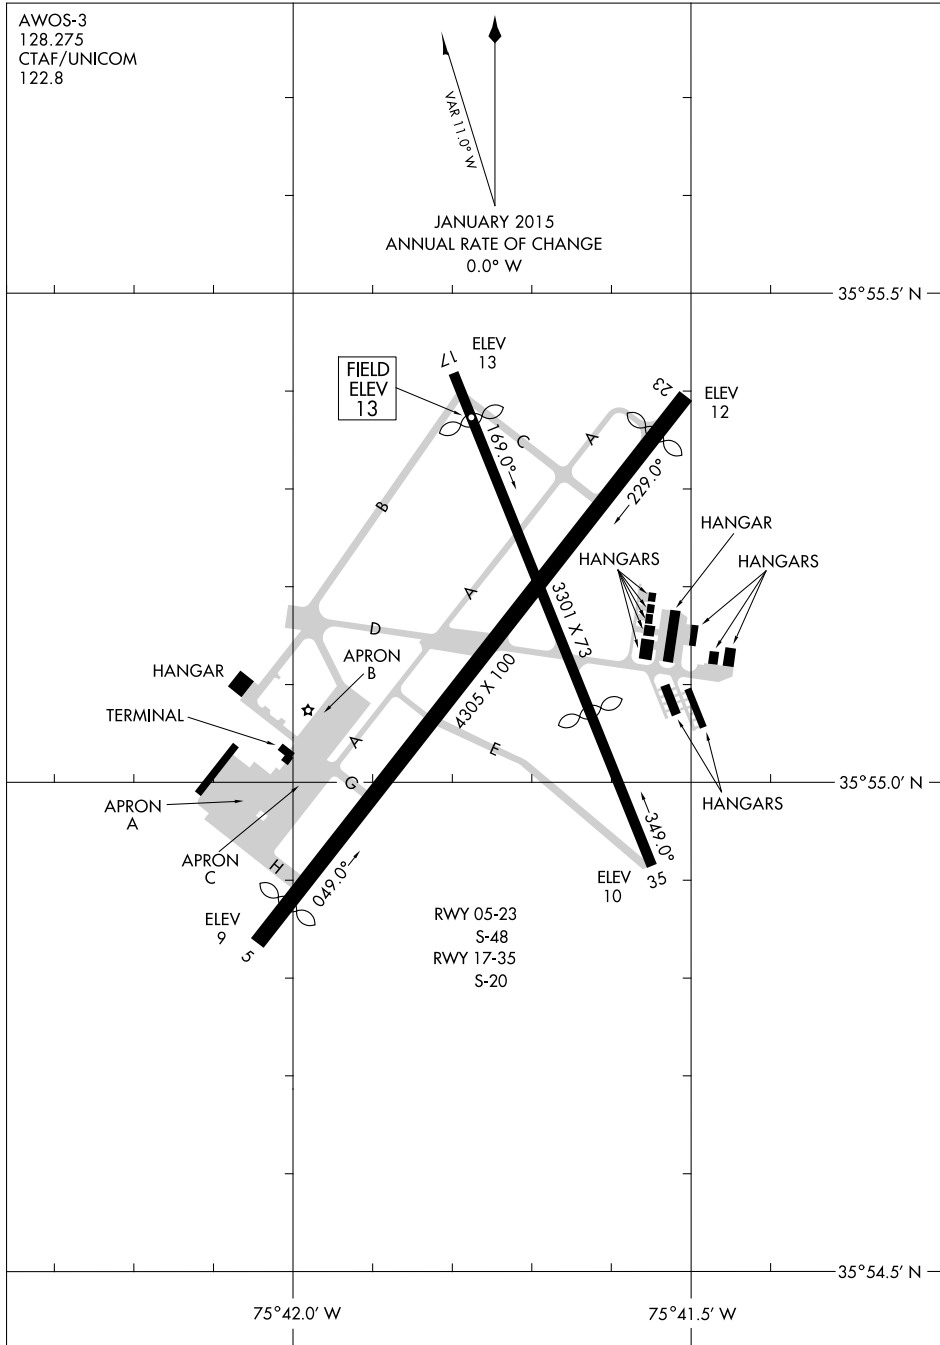

19059

AIRPORT DIAGRAM

DARE COUNTY RGNL (MQI)
MANTEO, NORTH CAROLINA

AL-6372 (FAA)

AWOS-3
128.275
CTAF/UNICOM
122.8

JANUARY 2015
ANNUAL RATE OF CHANGE
0.0° W

AIRPORT DIAGRAM

19059

MANTEO, NORTH CAROLINA
DARE COUNTY RGNL (MQI)